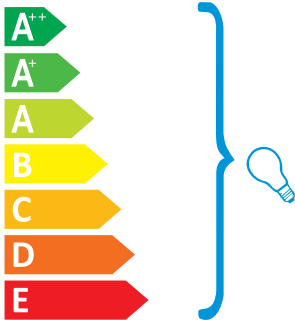

3100000868

This luminaire is compatible with bulbs of the energy classes:

874/2012