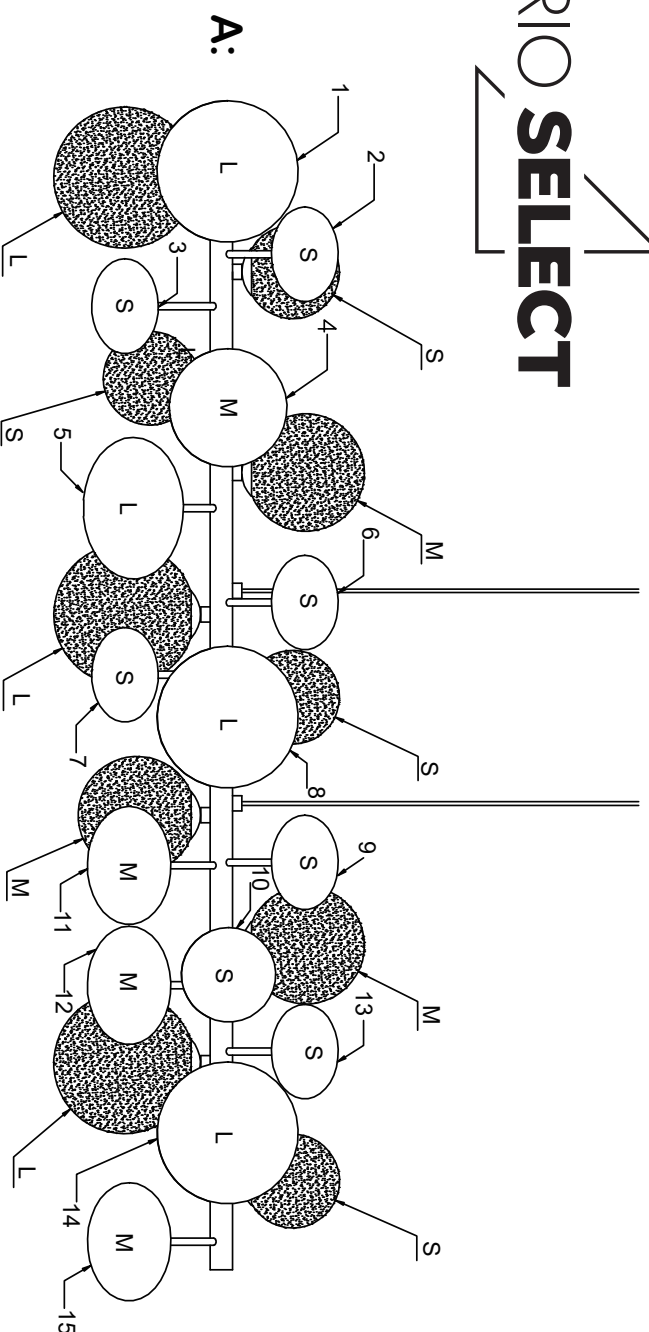

# TRIO SELECT

Art.-Nr.: 3174010xx

230V~50Hz  
10 x G9 max.10W

trio-lighting.com  
317401042

# TRIO SELECT

Art.-Nr.: 3174010xx

NO.	Specification		8	9	10	11	12	13	14	15
1		x2		x2		x2		x2		x2
2		x2		x2		x2		x2		x2
3		x2		x2		x2		x2		x2
4		x2		x2		x2		x2		x2
5		x2		x2		x2		x2		x2
6		x2		x2		x2		x2		x2
7		x2		x2		x2		x2		x2