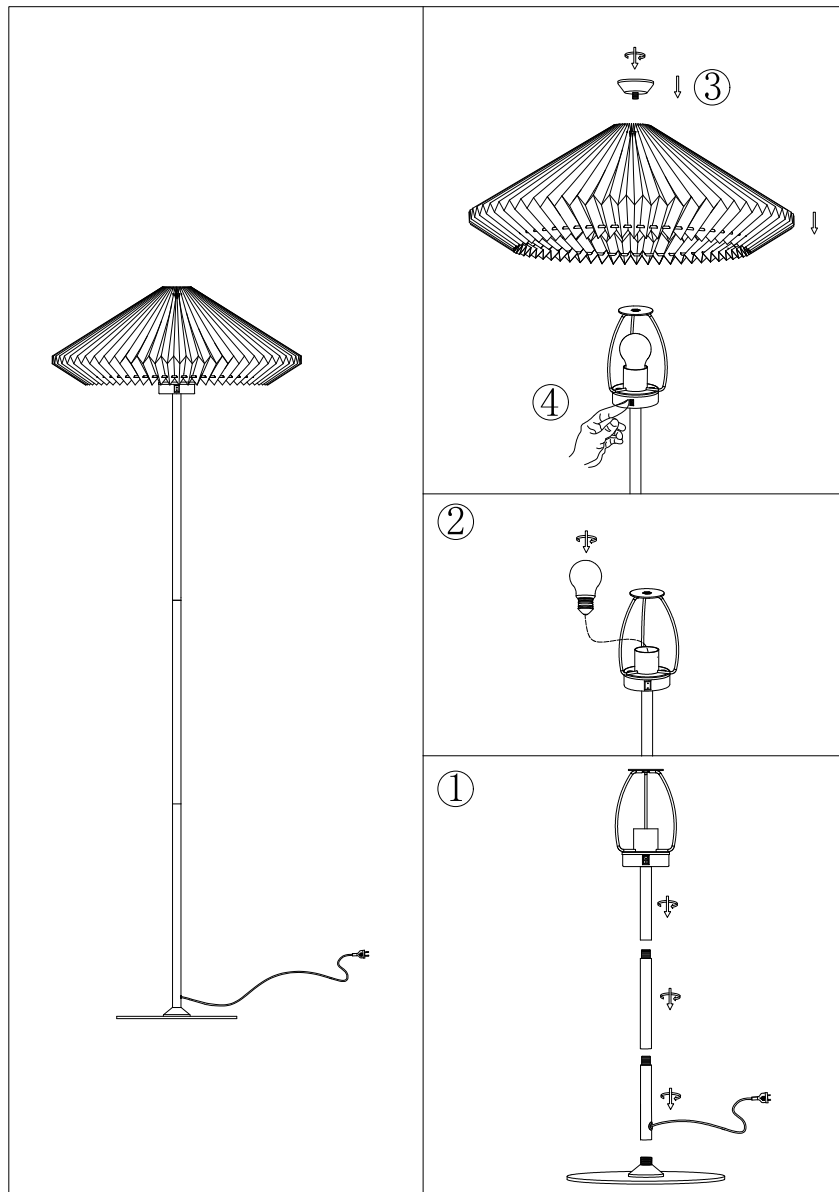

INSTRUCTION MANUAL

Model:PARIS GULVLAMPE Ø56

INSTRUCTION MANUAL

- 1 Follow the instruction sketch.
- 2 Make sure power is OFF on the outlet, before beginning the installation.
- 3 Insert the light bulb.
- 4 Go through point 1 to 3 before connecting the lamp to the power.

230V.E27 MAX 28W