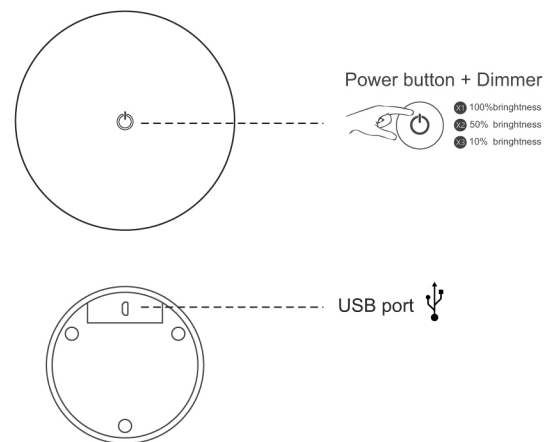

Touch Lamp

Genopladelig "touch" bordlampe

Genopladelig "touch" bordlampe.
Med "Touch" funktion på lampeskærmen.
Lysdæmper med 3 trin (100%-50%-10%).
Med 12 varm hvide Led lys. 3000 Kelvin.
Indbygget litium batteri 3,7V. 2000 mAh.
Inklusiv usb kabel for opladning af lampen.
8 timers fuldt lys ved 5-6 timers opladning.
IP44 godkendt til udendørs, og indendørs.
Ledningsfri, og mobil for placering overalt.

Voltage **DC5V**

Wattage **2W**

IP **IP44**

Battery Capacity **2000 mAh**

On/Off button to activate the touch function, and to turn the light completely off.

On/Off knap til at aktivere touch funktionen, og til at slukke helt for lampen.

Instruction Manual

Specifications

- Portabel.battery power LED table light (2000mAh / 3.7V)
- Warm light(3000K / 290Lm)
- LED power 3W
- Dimmable in 3 levels brightness
- USB charge
- USB textile cable included(0. 5m)
- Charging time approx. 5 hours
- Usage time 5-6 hours
- For indoor and outdoor use (IP44)
- Lamp not interchangeable
- Mains adapter not included
- Material: APS plastic
- Dimensions: Ø160*282mm

Manual

The table light is easily dimmable in 3 levels.

Function	Operation
Power on/ Light level 3 (bright)	Press once
Light level 2(middle)	Press twice
Light level 3(Low)	Press 3times
Poweroff	Press 4times