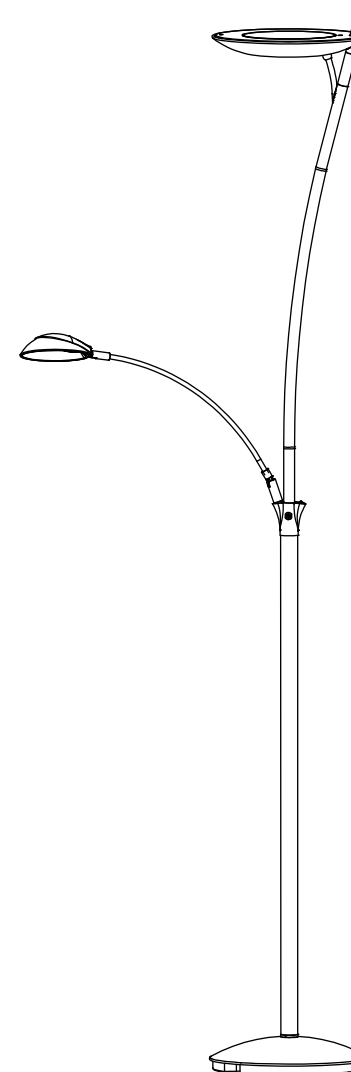

Package contents (parts are not to scale):

A

Part	Description	Quantity
A	The fixture with wire	1

Light source

Main Light: LED 22W 2000lm 3000K

Side Light: LED 6W 550lm 3000K

(LED driver plug warranty: 3 years)

STONE FIELD
by S.A.E

INSTRUCTIONS MANUAL

for HELIOS

INTERIOR FLOOR LAMP

Art Nr. 34078-000-71, 34078-000-03
34078-000-00, 34078-000-01

Pre-Installation

PLANNING THE INSTALLATION

Read all instructions before assembly and installation. Before starting installation of the fixture or removal of a previous fixture, disconnect the power by turning off the circuit breaker or by removing the fuse at the fuse box. To avoid damaging this product, assemble it on a soft, non-abrasive surface such as carpet or cardboard.