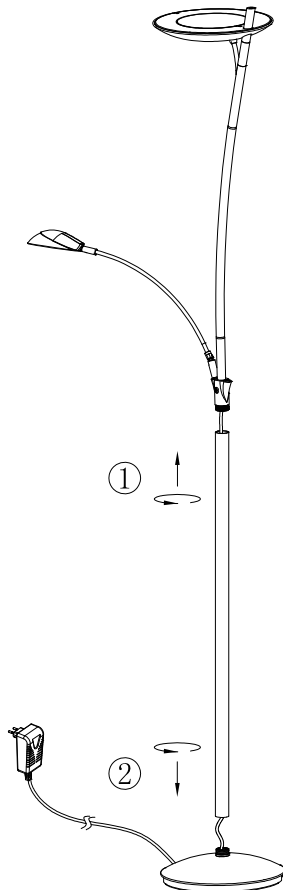

Package contents (parts are not to scale):

A

Part	Description	Quantity
A	The fixture with wire	1

Light source

Main Light: LED 22W 2000lm 3000K

Side Light: LED 6W 550lm 3000K

(LED driver plug warranty: 3 years)

STONE FIELD
by S.A.E

INSTRUCTIONS MANUAL

for HELIOS

INTERIOR FLOOR LAMP

Art Nr. 34078-000-71, 34078-000-03
34078-000-00, 34078-000-01

Pre-Installation

PLANNING THE INSTALLATION

Read all instructions before assembly and installation. Before starting installation of the fixture or removal of a previous fixture, disconnect the power by turning off the circuit breaker or by removing the fuse at the fuse box. To avoid damaging this product, assemble it on a soft, non-abrasive surface such as carpet or cardboard.

TOOLS REQUIRED

Knife

Installation

2

Installation (continued)

Operation

- Turn on power at the circuit breaker or fuse box.
- Turn the light switch on to activate the fixture.

3