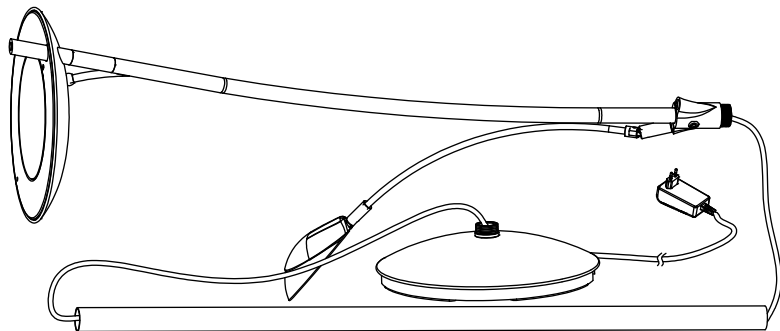

Package contents (parts are not to scale):

A

Part	Description	Quantity
A	The fixture with wire	1

Light source

Main Light: LED 22W 2000lm 3000K

Side Light: LED 6W 550lm 3000K

(LED driver plug warranty: 3 years)

STONE FIELD
by S.A.E

INSTRUCTIONS MANUAL

for HELIOS

INTERIOR FLOOR LAMP

Art Nr. 34078-000-71, 34078-000-03
34078-000-00, 34078-000-01

Pre-Installation

PLANNING THE INSTALLATION

Read all instructions before assembly and installation. Before starting installation of the fixture or removal of a previous fixture, disconnect the power by turning off the circuit breaker or by removing the fuse at the fuse box. To avoid damaging this product, assemble it on a soft, non-abrasive surface such as carpet or cardboard.