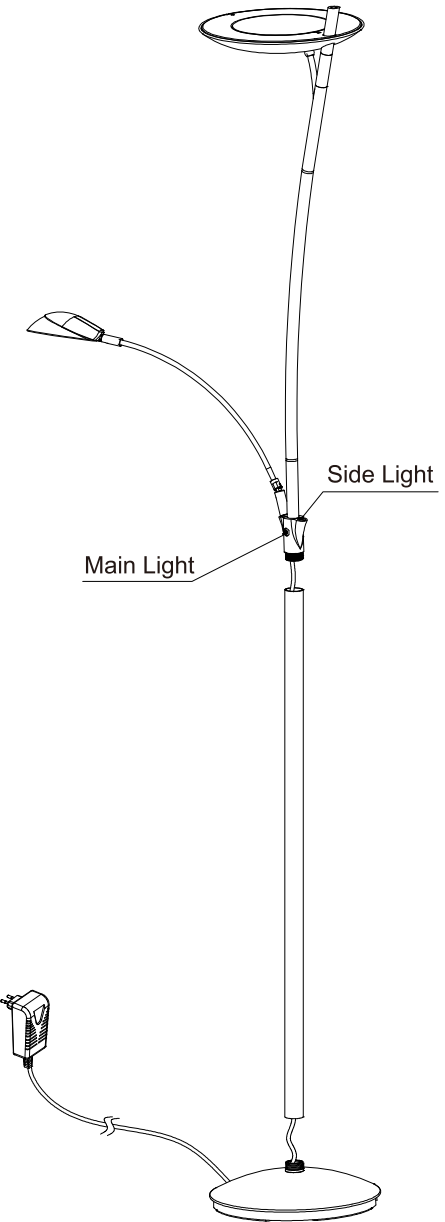

Package contents (parts are not to scale):

A

Part	Description	Quantity
A	The fixture with wire	1

Light source

Main Light: LED 22W 2000lm 3000K

Side Light: LED 6W 550lm 3000K

(LED driver plug warranty: 3 years)

Dimmer

With dimmer on the lamp

Care and Cleaning

EXTERIOR MAINTENANCE

1. To clean the outside of the fixture, use a dry or slightly dampened clean cloth (use clean water, never a solvent) to wipe the surface of the fixture.
2. Do not use any cleaners with chemicals, solvents or harsh abrasives. Use only a dry soft cloth to dust or wipe carefully.

STONE FIELD
by S.A.E

INSTRUCTIONS MANUAL

for HELIOS

INTERIOR FLOOR LAMP

Art Nr. 34078-000-71, 34078-000-03
34078-000-00, 34078-000-01

Pre-Installation

PLANNING THE INSTALLATION

Read all instructions before assembly and installation. Before starting installation of the fixture or removal of a previous fixture, disconnect the power by turning off the circuit breaker or by removing the fuse at the fuse box. To avoid damaging this product, assemble it on a soft, non-abrasive surface such as carpet or cardboard.

TOOLS REQUIRED

Knife

Installation

2

Installation (continued)

Operation

- Turn on power at the circuit breaker or fuse box.
- Turn the light switch on to activate the fixture.

3