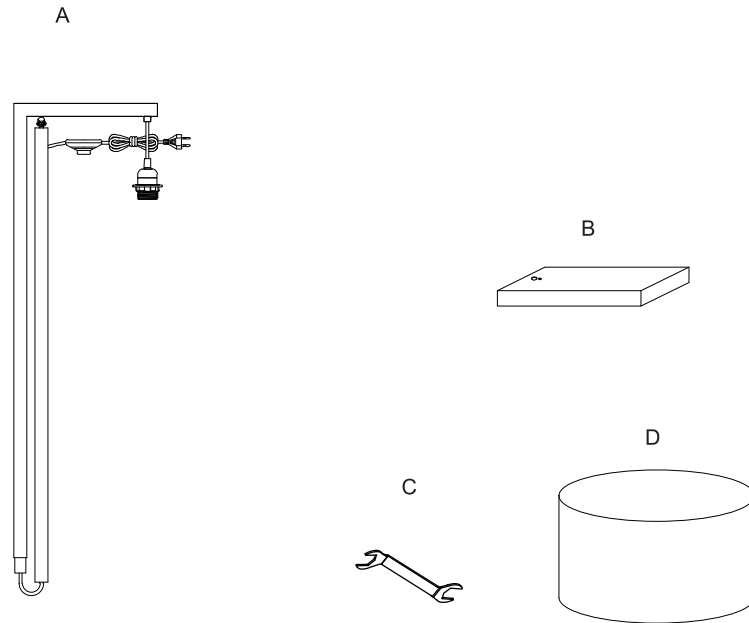

## Package contents (parts are not to scale):

Part	Description	Quantity
A	The fixture with wire	1
B	Marble base	1
C	Wrench	1
D	Black linen shade	1