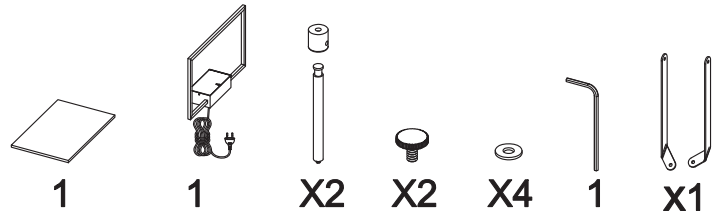

Developed in Germany by
Made in PRC

REV 2.3

EXCL.

INCL.

Max.>2.5kg

**MIRRORS
AND MORE**

1410102

Mirrors & More GmbH
Gut Nierhof 17
D-59757 Arnsberg