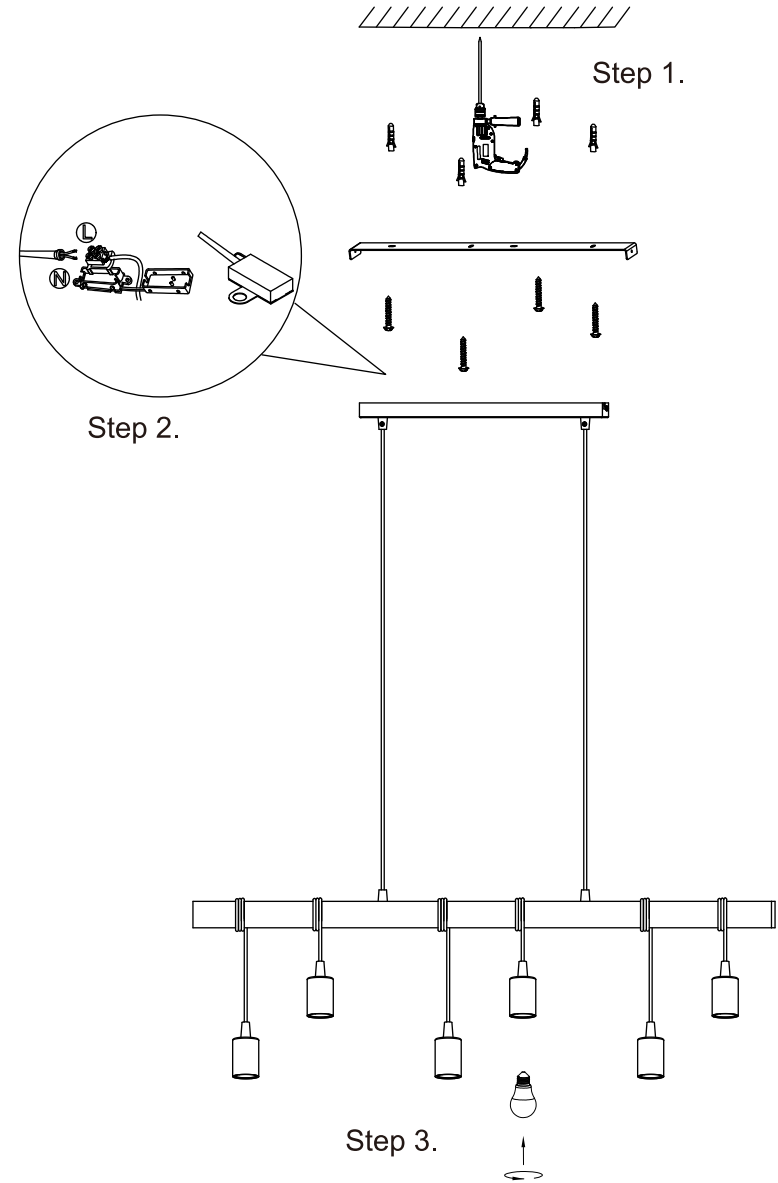

Package contents (parts are not to scale):

Part	Description	Quantity
A	Fixture body with wire	1
B	Wall expansion particle	4
C	Self-Tapping screw	4

Light source

230V E27 6 x 40W Max (not include)
Recommend LED bulb

-Turn off the lamp before replacing the bulb and wait until the bulb has cooled. Take special care to touch the lamp when the lamp is lit. It can be hot.

Pre-Installation

PLANNING THE INSTALLATION

Read all instructions before assembly and installation. Before starting installation of the fixture or removal of a previous fixture, disconnect the power by turning off the circuit breaker or by removing the fuse at the fuse box. To avoid damaging this product, assemble it on a soft, non-abrasive surface such as carpet or cardboard.

TOOLS REQUIRED

Installation

Step 1.

Step 2.

Step 3.

Installation (continued)

Operation

- Turn on power at the circuit breaker or fuse box.
- Turn the light switch on to activate the fixture.