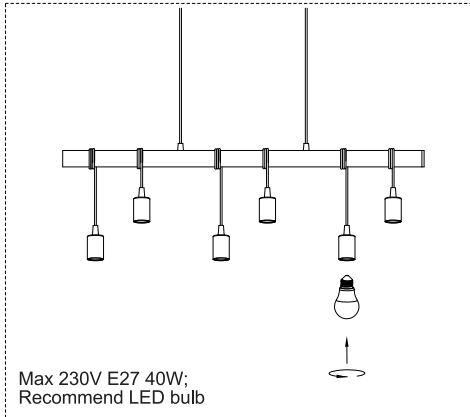

Package contents (parts are not to scale):

Part	Description	Quantity
A	Fixture body with wire	1
B	Wall expansion particle	4
C	Self-Tapping screw	4

Light source

230V E27 6 x 40W Max (not include)
Recommend LED bulb

TOOLS REQUIRED

Installation

Step 1.

Step 2.

Step 3.

Installation (continued)

Operation

- Turn on power at the circuit breaker or fuse box.
- Turn the light switch on to activate the fixture.