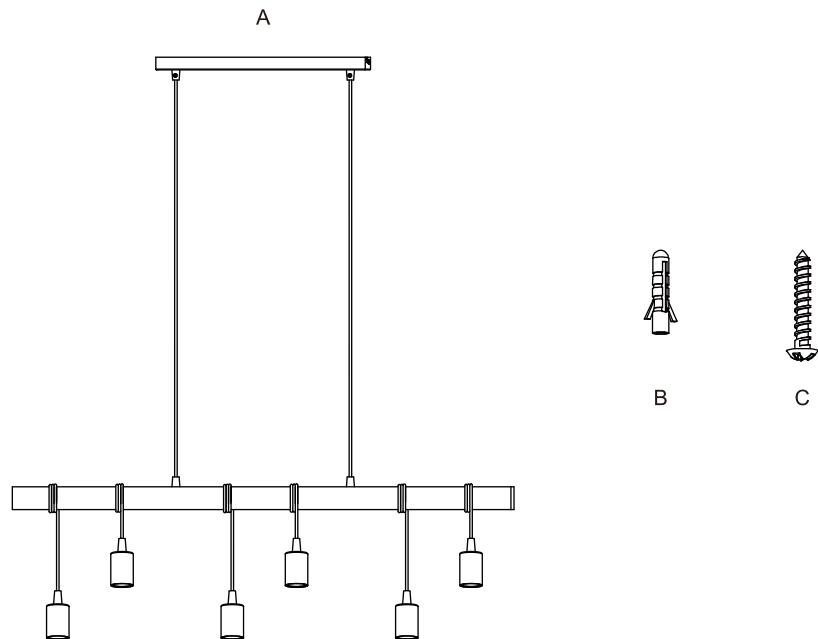

Package contents (parts are not to scale):

Part	Description	Quantity
A	Fixture body with wire	1
B	Wall expansion particle	4
C	Self-Tapping screw	4

Light source

230V E27 6 x 40W Max (not include)
Recommend LED bulb