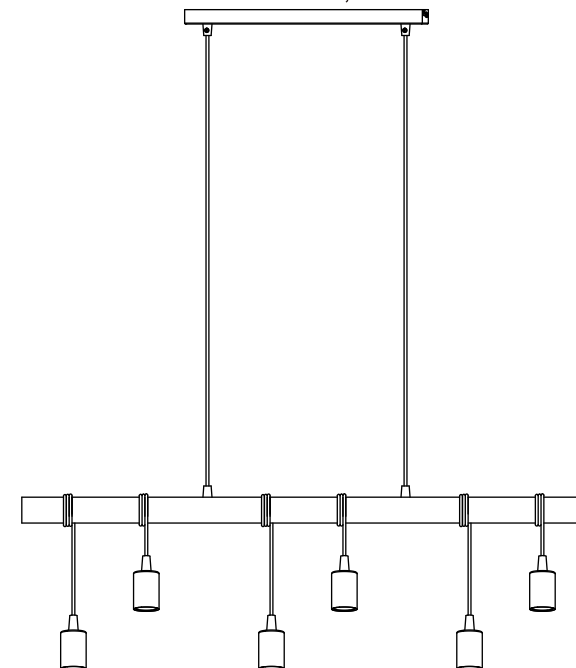

INTERIOR PENDANT

Art Nr. 54067-100-00,54616-100-71

Hvert produkt er unikt, ekte treverk

www.lampehuset.no

CAUTION:

NO:

Advarsel:

-Bruk kun pærer som anvist etiketten på lampen.

-Slå av lampen før bytting av pære og vent til pæren er avkjølt. Vis forsiktighet ved berøring av lampen når den er tent. Den kan være varm.

SE:

Varning:

-Använd endast glödlampor enligt anvisningar på lampans etikett.

-Stäng av lampan innan du byter glödlampa och vänta tills lampan har svalnat. Var särskilt försiktig vid berøring av lampan när den är tänd. Det kan vara varmt.

English:

Warning:

-Only use bulbs as directed on the label on the lamp.

-Turn off the lamp before replacing the bulb and wait until the bulb has cooled. Take special care to touch the lamp when the lamp is lit. It can be hot.