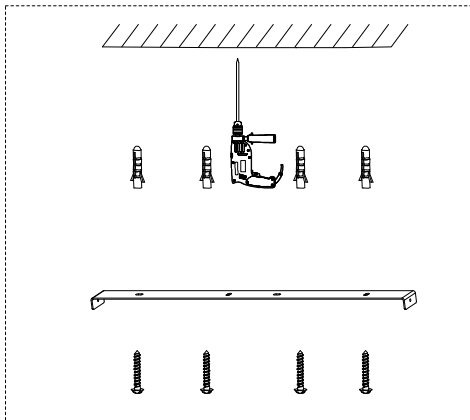

Package contents (parts are not to scale):

Part	Description	Quantity
A	Fixture body with wire	1
B	Wall expansion particle	4
C	Self-Tapping screw	4

Light source

230V E27 6 x 40W Max (not include)
Recommend LED bulb

-Turn off the lamp before replacing the bulb and wait until the bulb has cooled. Take special care to touch the lamp when the lamp is lit. It can be hot.

Pre-Installation

PLANNING THE INSTALLATION

Read all instructions before assembly and installation. Before starting installation of the fixture or removal of a previous fixture, disconnect the power by turning off the circuit breaker or by removing the fuse at the fuse box. To avoid damaging this product, assemble it on a soft, non-abrasive surface such as carpet or cardboard.

TOOLS REQUIRED

Installation

Step 1.

Step 2.

Step 3.

Installation (continued)

Operation

- Turn on power at the circuit breaker or fuse box.
- Turn the light switch on to activate the fixture.