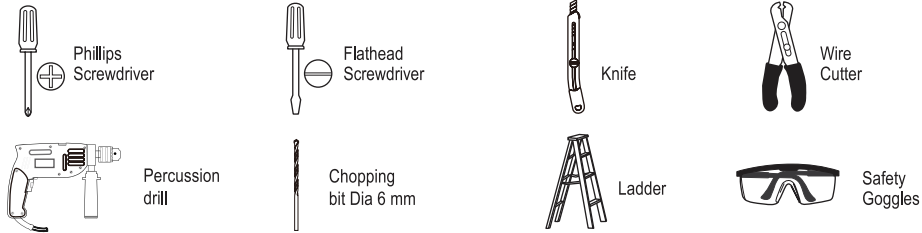

Pre-Installation

PLANNING THE INSTALLATION

Read all instructions before assembly and installation. Before starting installation of the fixture or removal of a previous fixture, disconnect the power by turning off the circuit breaker or by removing the fuse at the fuse box. To avoid damaging this product, assemble it on a soft, non-abrasive surface such as carpet or cardboard.

TOOLS REQUIRED