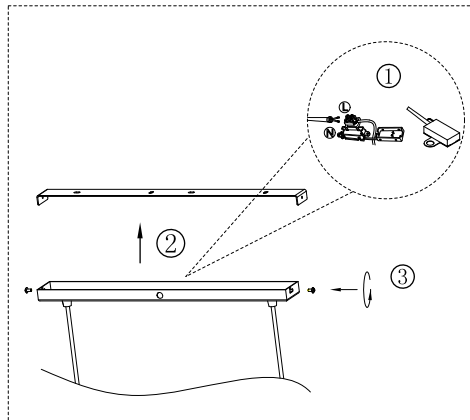

Package contents (parts are not to scale):

Part	Description	Quantity
A	Fixture body with wire	1
B	Wall expansion particle	4
C	Self-Tapping screw	4

Light source

230V E27 6 x 40W Max (not include)
Recommend LED bulb

-Turn off the lamp before replacing the bulb and wait until the bulb has cooled. Take special care to touch the lamp when the lamp is lit. It can be hot.

Pre-Installation

PLANNING THE INSTALLATION

Read all instructions before assembly and installation. Before starting installation of the fixture or removal of a previous fixture, disconnect the power by turning off the circuit breaker or by removing the fuse at the fuse box. To avoid damaging this product, assemble it on a soft, non-abrasive surface such as carpet or cardboard.

TOOLS REQUIRED

Installation

Step 1.

Step 2.

Step 3.

Installation (continued)

Operation

- Turn on power at the circuit breaker or fuse box.
- Turn the light switch on to activate the fixture.