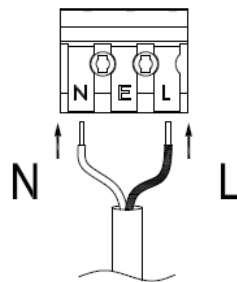

Package contents (parts are not to scale):

Part	Description	Quantity
A	Fixture body	1
B	SS Self-Tapping screw	2
C	Wall expansion particle	2
D	Plastic cylinder	3
E	Glass fibre sleeve	3

Parameters:

Rated Wattage	Rated Voltage	Color Temperature	Lumen	Life Time	CRI	Dimension
24W	220-240V	3000K	1500LM	25000H	>80	365*65mm

Pre-Installation

PLANNING THE INSTALLATION

Read all instructions before assembly and installation. Before starting installation of the fixture or removal of a previous fixture, disconnect the power by turning off the circuit breaker or by removing the fuse at the fuse box. To avoid damaging this product, assemble it on a soft, non-abrasive surface such as carpet or cardboard.

TOOLS REQUIRED

Installation (Make sure to turn off the main power)

Step 1.

Twist the cover of the anticlockwise and pull to remove it.

Step 2.

Drill the suitable hole and knock into the expansion bolt..

Step 3.

Pass the wires through the holes of housing and secure screws.

Step 4.

Connect the mains live and neutral to the push terminal connector.

Step 5.

Twist the cover of the clockwise.

Function

Physically switch the ceiling light on and off for intervals of two (2) seconds. The sequence is as below: