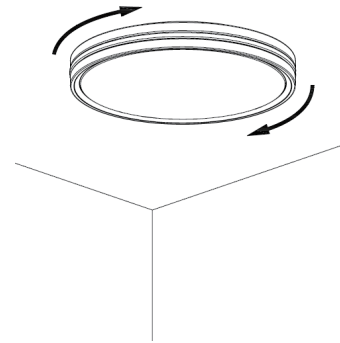

Package contents (parts are not to scale):

Part	Description	Quantity
A	Fixture body	1
B	SS Self-Tapping screw	2
C	Wall expansion particle	2
D	Plastic cylinder	3
E	Glass fibre sleeve	3

Parameters:

Rated Wattage	Rated Voltage	Color Temperature	Lumen	Life Time	CRI	Dimension
24W	220-240V	3000K	1500LM	25000H	>80	365*65mm

TOOLS REQUIRED

Installation (Make sure to turn off the main power)

Step 1.

Twist the cover of the anticlockwise and pull to remove it.

Step 2.

Drill the suitable hole and knock into the expansion bolt..

Step 3.

Pass the wires through the holes of housing and secure screws.

Step 4.

Connect the mains live and neutral to the push terminal connector.

Step 5.

Twist the cover of the clockwise.

Function

Physically switch the ceiling light on and off for intervals of two (2) seconds. The sequence is as below: