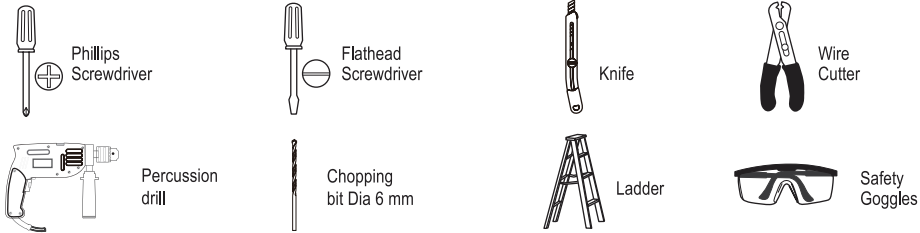

Pre-Installation

PLANNING THE INSTALLATION

Read all instructions before assembly and installation. Before starting installation of the fixture or removal of a previous fixture, disconnect the power by turning off the circuit breaker or by removing the fuse at the fuse box. To avoid damaging this product, assemble it on a soft, non-abrasive surface such as carpet or cardboard.

TOOLS REQUIRED