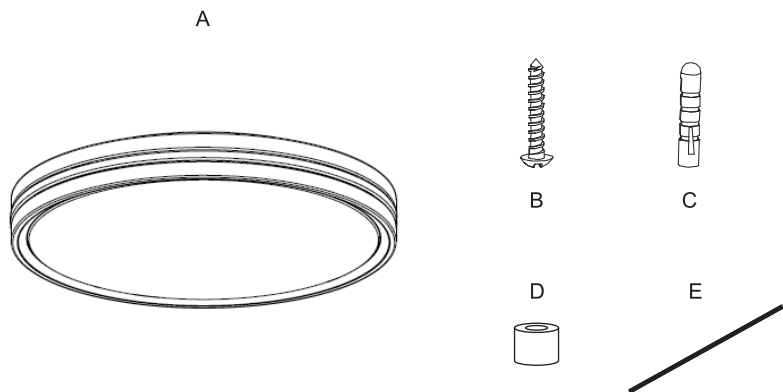

Package contents (parts are not to scale):

Part	Description	Quantity
A	Fixture body	1
B	SS Self-Tapping screw	2
C	Wall expansion particle	2
D	Plastic cylinder	3
E	Glass fibre sleeve	3

Parameters:

Rated Wattage	Rated Voltage	Color Temperature	Lumen	Life Time	CRI	Dimension
24W	220-240V	3000K	1500LM	25000H	>80	365*65mm