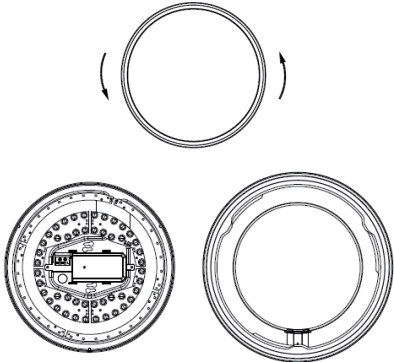

Package contents (parts are not to scale):

Part	Description	Quantity
A	Fixture body	1
B	SS Self-Tapping screw	2
C	Wall expansion particle	2
D	Plastic cylinder	3
E	Glass fibre sleeve	3

Parameters:

Rated Wattage	Rated Voltage	Color Temperature	Lumen	Life Time	CRI	Dimension
24W	220-240V	3000K	1500LM	25000H	>80	365*65mm

Pre-Installation

PLANNING THE INSTALLATION

Read all instructions before assembly and installation. Before starting installation of the fixture or removal of a previous fixture, disconnect the power by turning off the circuit breaker or by removing the fuse at the fuse box. To avoid damaging this product, assemble it on a soft, non-abrasive surface such as carpet or cardboard.

TOOLS REQUIRED

Installation (Make sure to turn off the main power)

Step 1.

Twist the cover of the anticlockwise and pull to remove it.

Step 2.

Drill the suitable hole and knock into the expansion bolt..

Step 3.

Pass the wires through the holes of housing and secure screws.

Step 4.

Connect the mains live and neutral to the push terminal connector.

Step 5.

Twist the cover of the clockwise.

Function

Physically switch the ceiling light on and off for intervals of two (2) seconds. The sequence is as below: