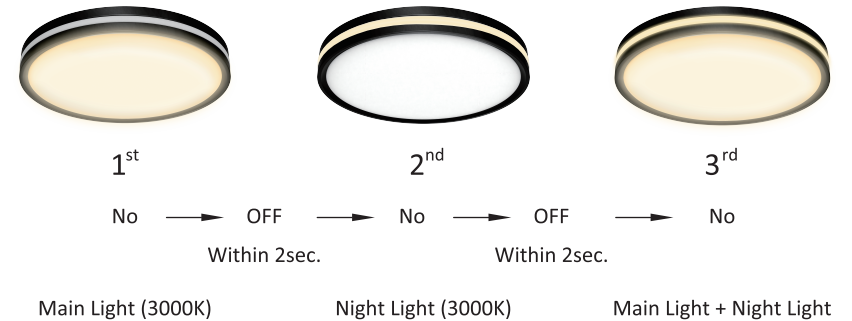

Package contents (parts are not to scale):

Part	Description	Quantity
A	Fixture body	1
B	SS Self-Tapping screw	2
C	Wall expansion particle	2
D	Plastic cylinder	3
E	Glass fibre sleeve	3

Parameters:

Rated Wattage	Rated Voltage	Color Temperature	Lumen	Life Time	CRI	Dimension
24W	220-240V	3000K	1500LM	25000H	>80	365*65mm

Pass the wires through the holes of housing and secure screws.

Step 4.

Connect the mains live and neutral to the push terminal connector.

Step 5.

Twist the cover of the clockwise.

Function

Physically switch the ceiling light on and off for intervals of two (2) seconds. The sequence is as below:

Memory function

Within 3 sec. Toggle twice. With Memory function, the fixture will remember the last scenario.