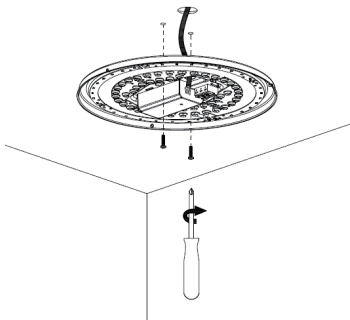

Package contents (parts are not to scale):

Part	Description	Quantity
A	Fixture body	1
B	SS Self-Tapping screw	2
C	Wall expansion particle	2
D	Plastic cylinder	3
E	Glass fibre sleeve	3

Parameters:

Rated Wattage	Rated Voltage	Color Temperature	Lumen	Life Time	CRI	Dimension
24W	220-240V	3000K	1500LM	25000H	>80	365*65mm

Pre-Installation

PLANNING THE INSTALLATION

Read all instructions before assembly and installation. Before starting installation of the fixture or removal of a previous fixture, disconnect the power by turning off the circuit breaker or by removing the fuse at the fuse box. To avoid damaging this product, assemble it on a soft, non-abrasive surface such as carpet or cardboard.

TOOLS REQUIRED

Installation (Make sure to turn off the main power)

Step 1.

Twist the cover of the anticlockwise and pull to remove it.

Step 2.

Drill the suitable hole and knock into the expansion bolt..

Step 3.

Pass the wires through the holes of housing and secure screws.

Step 4.

Connect the mains live and neutral to the push terminal connector.

Step 5.

Twist the cover of the clockwise.

Function

Physically switch the ceiling light on and off for intervals of two (2) seconds. The sequence is as below: