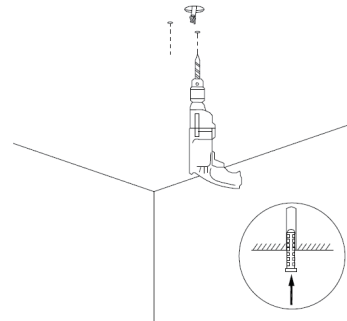

Package contents (parts are not to scale):

Part	Description	Quantity
A	Fixture body	1
B	SS Self-Tapping screw	2
C	Wall expansion particle	2
D	Plastic cylinder	3
E	Glass fibre sleeve	3

Parameters:

Rated Wattage	Rated Voltage	Color Temperature	Lumen	Life Time	CRI	Dimension
24W	220-240V	3000K	1500LM	25000H	>80	365*65mm

Pre-Installation

PLANNING THE INSTALLATION

Read all instructions before assembly and installation. Before starting installation of the fixture or removal of a previous fixture, disconnect the power by turning off the circuit breaker or by removing the fuse at the fuse box. To avoid damaging this product, assemble it on a soft, non-abrasive surface such as carpet or cardboard.

TOOLS REQUIRED

Installation (Make sure to turn off the main power)

Step 1.

Twist the cover of the anticlockwise and pull to remove it.

Step 2.

Drill the suitable hole and knock into the expansion bolt..

Step 3.

Pass the wires through the holes of housing and secure screws.

Step 4.

Connect the mains live and neutral to the push terminal connector.

Step 5.

Twist the cover of the clockwise.

Function

Physically switch the ceiling light on and off for intervals of two (2) seconds. The sequence is as below: