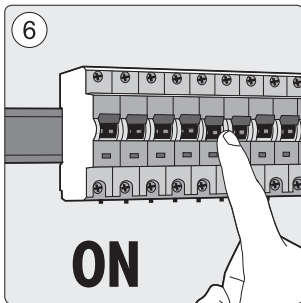

148.5 mm

7

105 mm

148.5 mm

Signify  
I.B.R.S. / C.C.R.I. Numéro 10461  
5600 VB Eindhoven,  
the Netherlands  
☎00800-74454775

© 2019 Signify Holding  
All rights reserved.

[www.meethue.com](http://www.meethue.com)