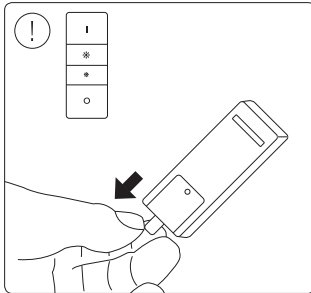

148.5 mm

7

105 mm

148.5 mm

Signify  
I.B.R.S. / C.C.R.I. Numéro 10461  
5600 VB Eindhoven,  
the Netherlands  
☎00800-74454775

© 2019 Signify Holding  
All rights reserved.

[www.meethue.com](http://www.meethue.com)