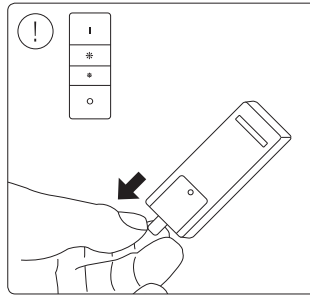

105 mm

148.5 mm

Signify
I.B.R.S. / C.C.R.I. Numéro 10461
5600 VB Eindhoven,
the Netherlands
☎00800-74454775

© 2019 Signify Holding
All rights reserved.

www.meethue.com

4404 029 05303
Last update: 27/08/19