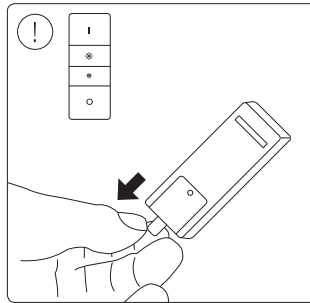

148.5 mm

105 mm

148.5 mm

105 mm

148.5 mm

Signify  
I.B.R.S. / C.C.R.I. Numéro 10461  
5600 VB Eindhoven,  
the Netherlands  
☎00800-74454775

© 2019 Signify Holding  
All rights reserved.

[www.meethue.com](http://www.meethue.com)