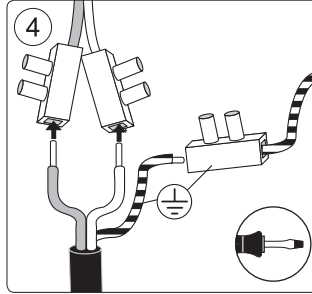

105 mm

148.5 mm