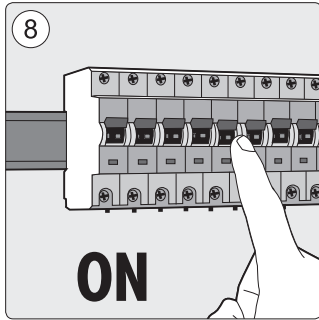

105 mm

148.5 mm

7

105 mm

148.5 mm

Signify
I.B.R.S. / C.C.R.I. Numéro 10461
5600 VB Eindhoven,
the Netherlands
☎00800-74454775

© 2019 Signify Holding
All rights reserved.

www.meethue.com