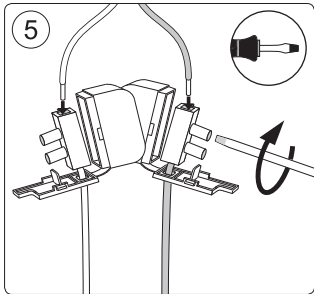

105 mm

148.5 mm

4

105 mm

148.5 mm

105 mm

148.5 mm

6

105 mm

148.5 mm

7

105 mm

148.5 mm

Signify
I.B.R.S. / C.C.R.I. Numéro 10461
5600 VB Eindhoven,
the Netherlands
☎00800-74454775

© 2019 Signify Holding
All rights reserved.

www.meethue.com