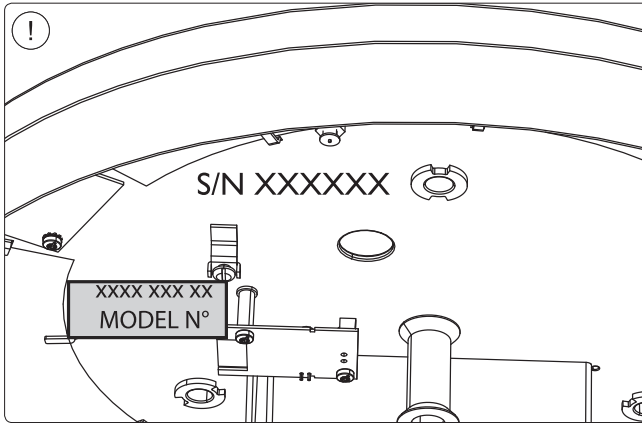

148.5 mm

Incl.

1 x CR2450

Excl.

www.meethue.com/getstarted

105 mm

148.5 mm

3

105 mm

148.5 mm

4

105 mm

148.5 mm

105 mm

148.5 mm

6

105 mm

148.5 mm

7

105 mm

148.5 mm

Signify
I.B.R.S. / C.C.R.I. Numéro 10461
5600 VB Eindhoven,
the Netherlands
☎00800-74454775

© 2019 Signify Holding
All rights reserved.

www.meethue.com