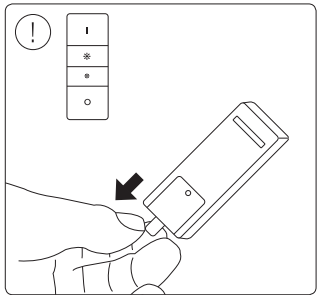

105 mm

148.5 mm

7

105 mm

148.5 mm

Signify
I.B.R.S. / C.C.R.I. Numéro 10461
5600 VB Eindhoven,
the Netherlands
☎00800-74454775

© 2019 Signify Holding
All rights reserved.

www.meethue.com