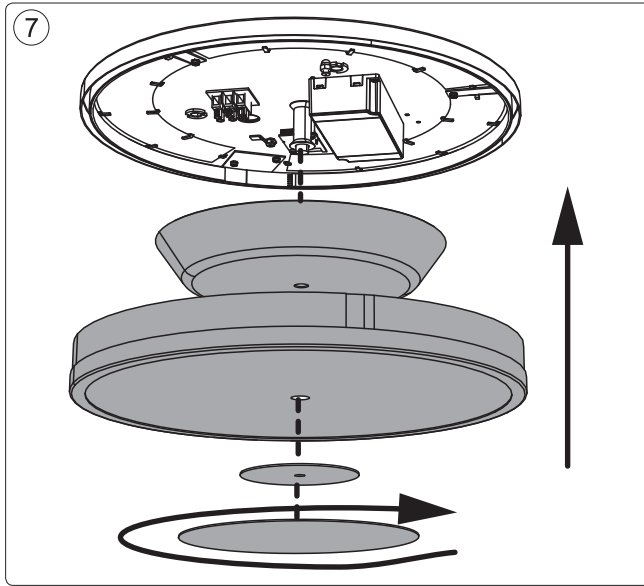

105 mm

148.5 mm

4

105 mm

148.5 mm

105 mm

148.5 mm

6

105 mm

148.5 mm

7

105 mm

148.5 mm

Signify
I.B.R.S. / C.C.R.I. Numéro 10461
5600 VB Eindhoven,
the Netherlands
☎00800-74454775

© 2019 Signify Holding
All rights reserved.

www.meethue.com