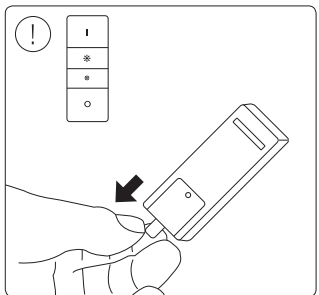

105 mm

148.5 mm

105 mm

148.5 mm

Signify  
I.B.R.S. / C.C.R.I. Numéro 10461  
5600 VB Eindhoven,  
the Netherlands  
☎00800-74454775

© 2019 Signify Holding  
All rights reserved.

[www.meethue.com](http://www.meethue.com)