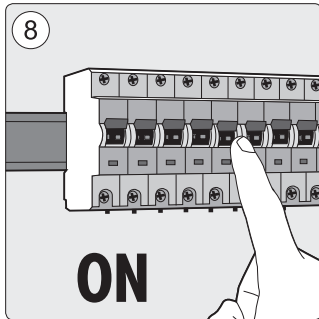

105 mm

148.5 mm

105 mm

148.5 mm

Signify  
I.B.R.S. / C.C.R.I. Numéro 10461  
5600 VB Eindhoven,  
the Netherlands  
☎00800-74454775

© 2019 Signify Holding  
All rights reserved.

[www.meethue.com](http://www.meethue.com)