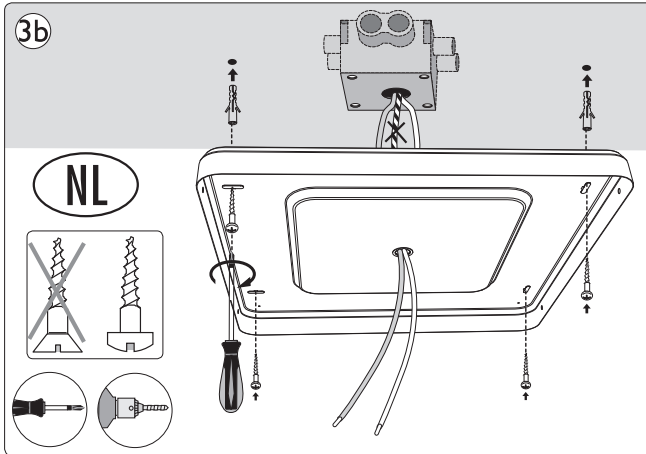

Incl.

+

1x CR2450

Excl.

+

www.meethue.com/getstarted

2

105 mm

148.5 mm

105 mm

148.5 mm

4

105 mm

148.5 mm

5

105 mm

148.5 mm

105 mm

148.5 mm

105 mm

148.5 mm

Signify
I.B.R.S. / C.C.R.I. Numéro 10461
5600 VB Eindhoven,
the Netherlands
☎00800-74454775

© 2019 Signify Holding
All rights reserved.

www.meethue.com