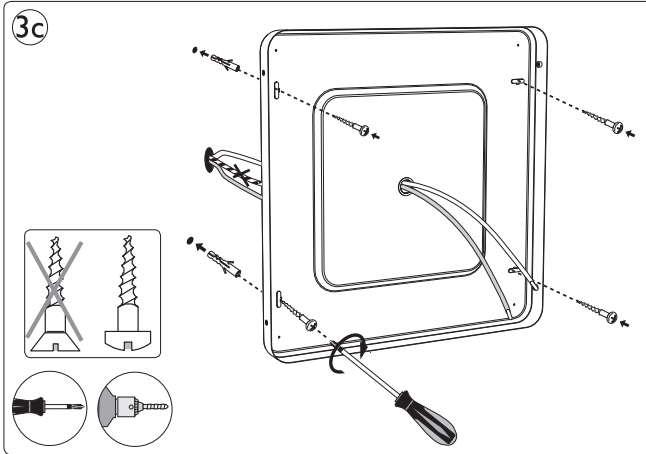

148.5 mm

105 mm

148.5 mm

4

105 mm

148.5 mm

5

105 mm

148.5 mm

105 mm

148.5 mm

105 mm

148.5 mm

Signify
I.B.R.S. / C.C.R.I. Numéro 10461
5600 VB Eindhoven,
the Netherlands
☎00800-74454775

© 2019 Signify Holding
All rights reserved.

www.meethue.com