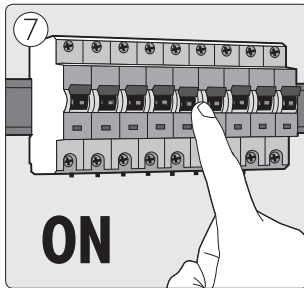

148.5 mm

105 mm

148.5 mm

105 mm

148.5 mm

Signify
I.B.R.S. / C.C.R.I. Numéro 10461
5600 VB Eindhoven,
the Netherlands
☎00800-74454775

© 2019 Signify Holding
All rights reserved.

www.meethue.com