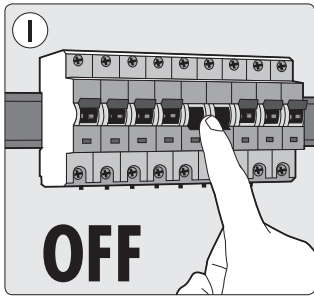

105 mm

148.5 mm