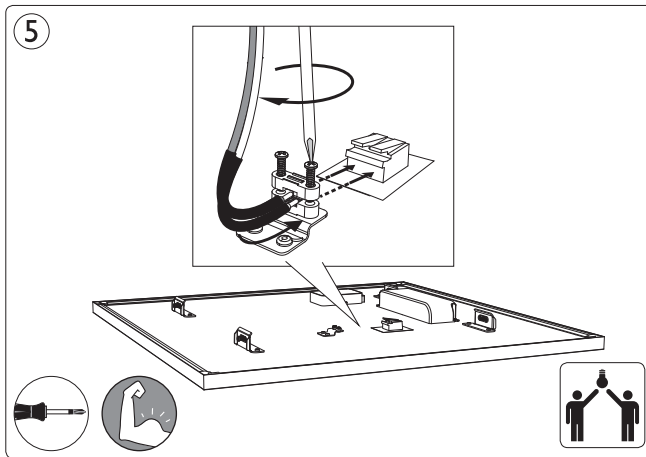

148.5 mm

105 mm

148.5 mm

4

105 mm

148.5 mm

5

105 mm

148.5 mm

105 mm

148.5 mm

105 mm

148.5 mm

Signify
I.B.R.S. / C.C.R.I. Numéro 10461
5600 VB Eindhoven,
the Netherlands
☎00800-74454775

© 2019 Signify Holding
All rights reserved.

www.meethue.com