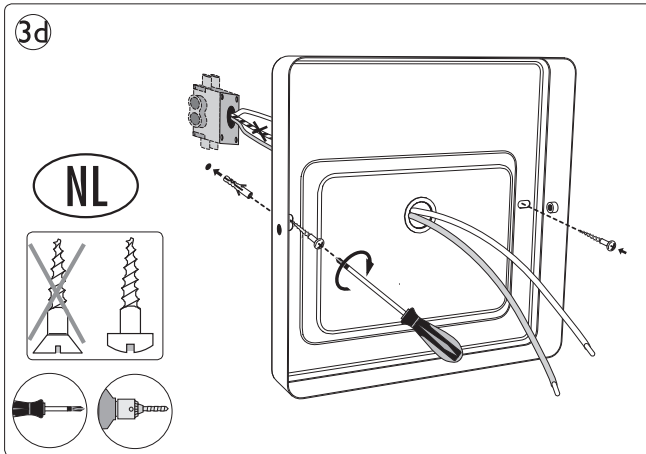

148.5 mm

105 mm

148.5 mm

4

105 mm

148.5 mm

5

105 mm

148.5 mm

105 mm

148.5 mm

105 mm

148.5 mm

Signify
I.B.R.S. / C.C.R.I. Numéro 10461
5600 VB Eindhoven,
the Netherlands
☎00800-74454775

© 2019 Signify Holding
All rights reserved.

www.meethue.com