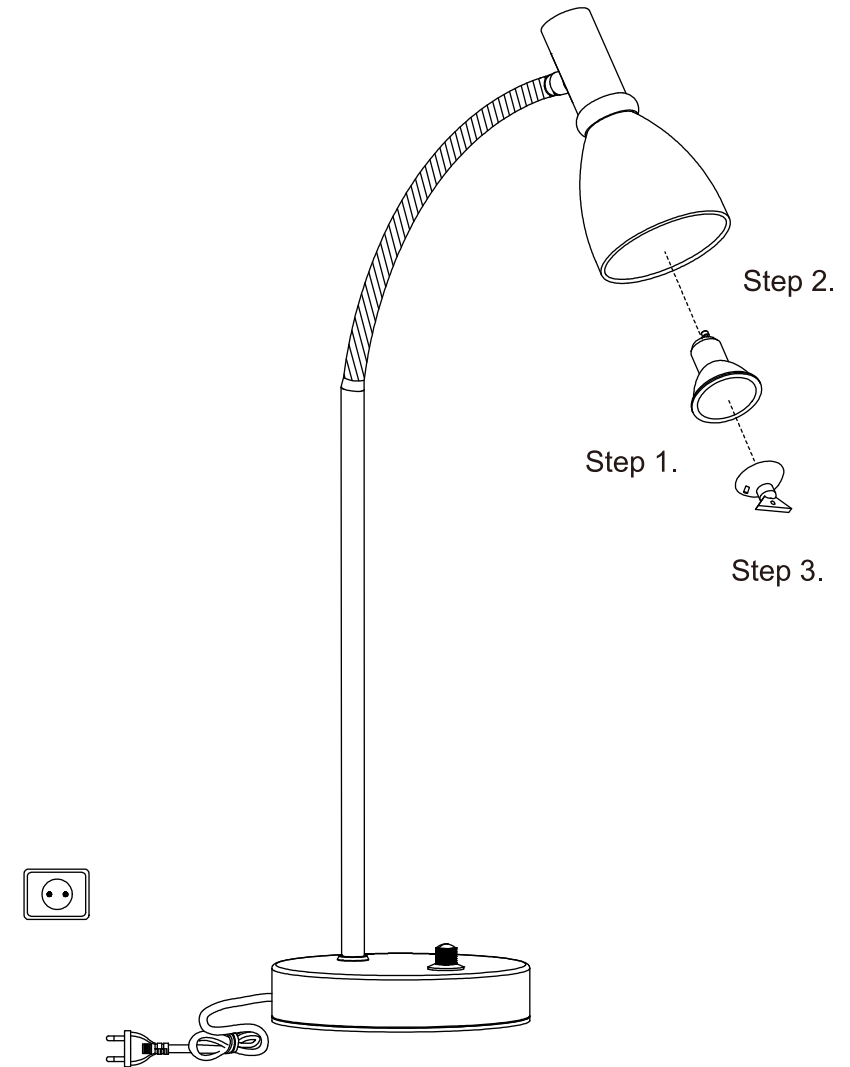

Pre-Installation

PLANNING THE INSTALLATION

Read all instructions before assembly and installation. Before starting installation of the fixture or removal of a previous fixture, disconnect the power by turning off the circuit breaker or by removing the fuse at the fuse box. To avoid damaging this product, assemble it on a soft, non-abrasive surface such as carpet or cardboard.

TOOLS REQUIRED

Knife

Installation

Step 1.

Step 2.

Step 3.

Max 230V GU10 25W;
Recommend LED bulb

Installation (continued)

Operation

- Turn on power at the circuit breaker or fuse box.
- Turn the light switch on to activate the fixture.