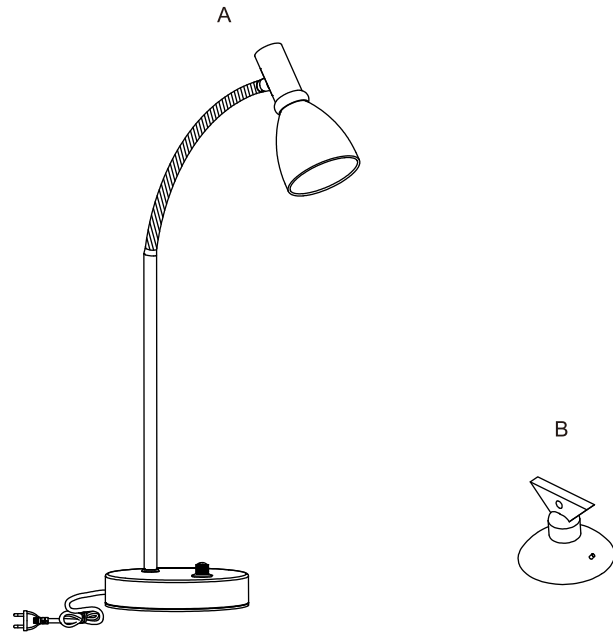

Package contents (parts are not to scale):

Part	Description	Quantity
A	Lighting fixture with wire	1
B	Black sucker	1

Light source

Max 230V GU10 1 x 25W (not include)

Recommend LED bulb

Dimmer

With dimmer

Care and Cleaning