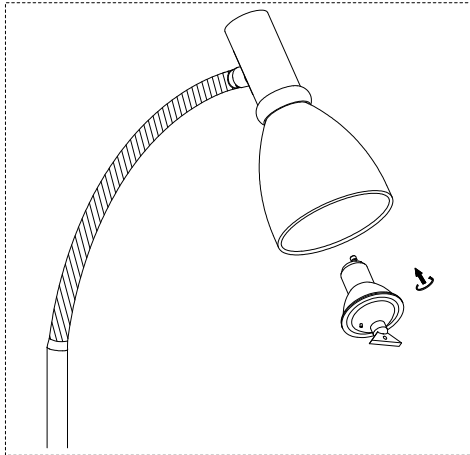

Pre-Installation

PLANNING THE INSTALLATION

Read all instructions before assembly and installation. Before starting installation of the fixture or removal of a previous fixture, disconnect the power by turning off the circuit breaker or by removing the fuse at the fuse box. To avoid damaging this product, assemble it on a soft, non-abrasive surface such as carpet or cardboard.

TOOLS REQUIRED

Knife

Installation

Step 1.

Step 2.

Step 3.

Max 230V GU10 25W;
Recommend LED bulb

Installation (continued)

Operation

- Turn on power at the circuit breaker or fuse box.
- Turn the light switch on to activate the fixture.