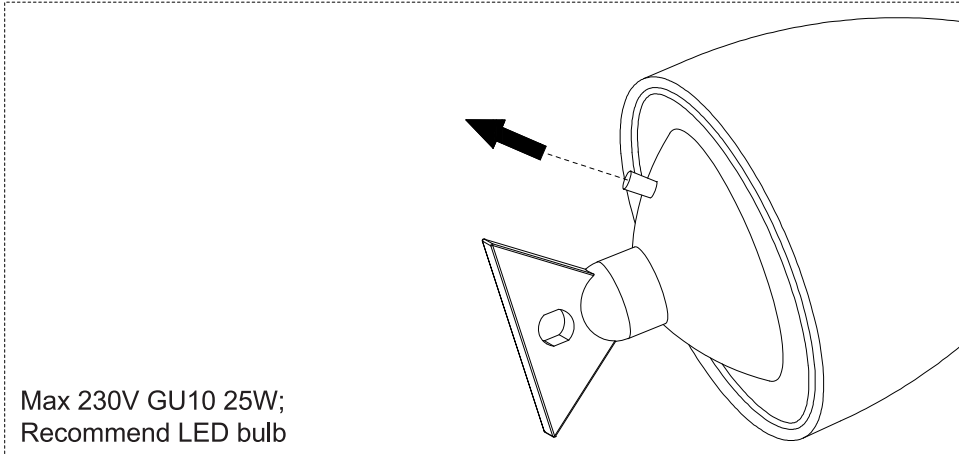

TOOLS REQUIRED

Knife

Installation

Step 1.

Step 2.

Step 3.

Max 230V GU10 25W;
Recommend LED bulb

Installation (continued)

Operation

- Turn on power at the circuit breaker or fuse box.
- Turn the light switch on to activate the fixture.